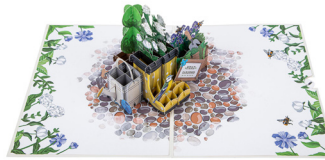

Cardology
Pop Up Cards
Sale: $12.74
Regular: $16.99